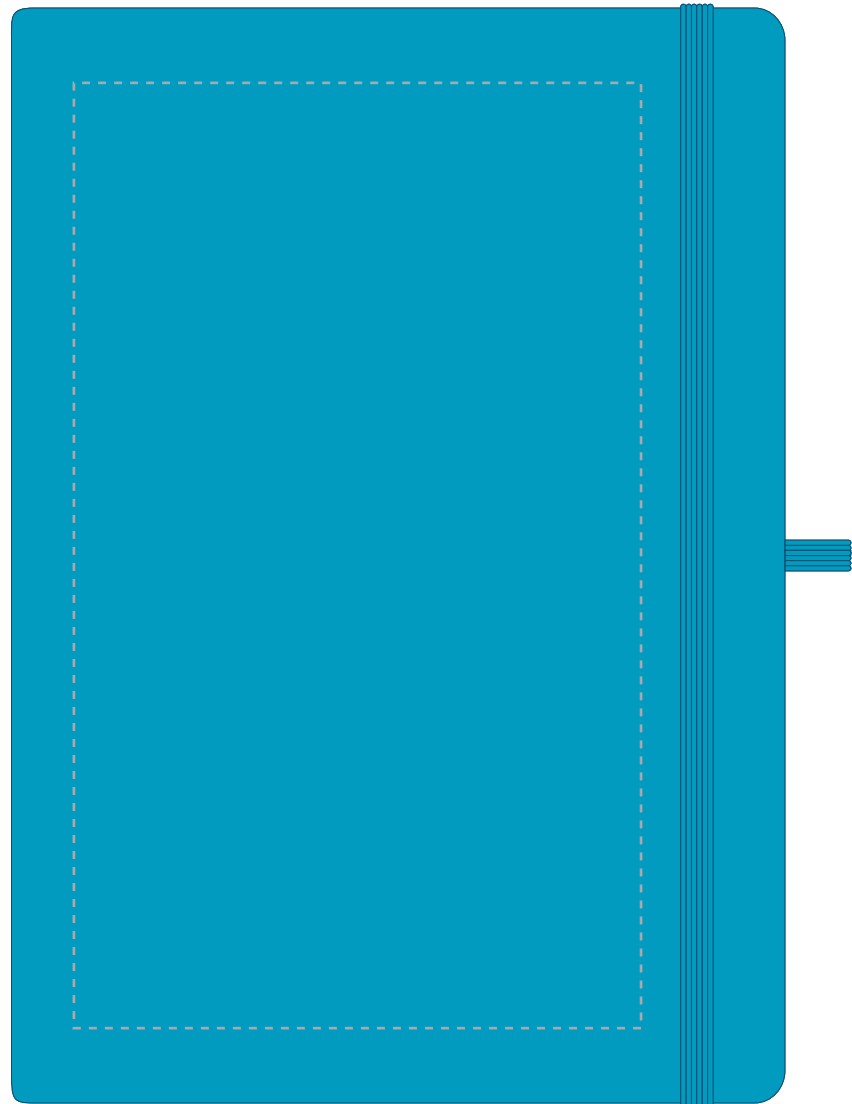

**PANTONE REFERENCE(S)**

 Full colour printing
edge to edge

Due to the nature of the product the print position may vary by 2 - 3 mm

ARTWORK SCALE 50%

CENTRED TO PRINT AREA
CENTRED TO NOTEBOOK

Product Image for visualisation
- colours may vary

The dashed line is to demonstrate print area and will not appear on your printed item

PLEASE NOTE:

- All colours including print and product are for visual purposes only and should not be regarded as the actual colour of the product and print.
- Some products may vary from batch to batch and may differ from previous orders.
- The colour and texture of a product can also have an effect on the final print colour.
- By approving this order we accept that you understand these terms.

To proceed, please approve visual via the online system.

ARTWORK SCALE 100%
Max print area: 150mm x 250mm